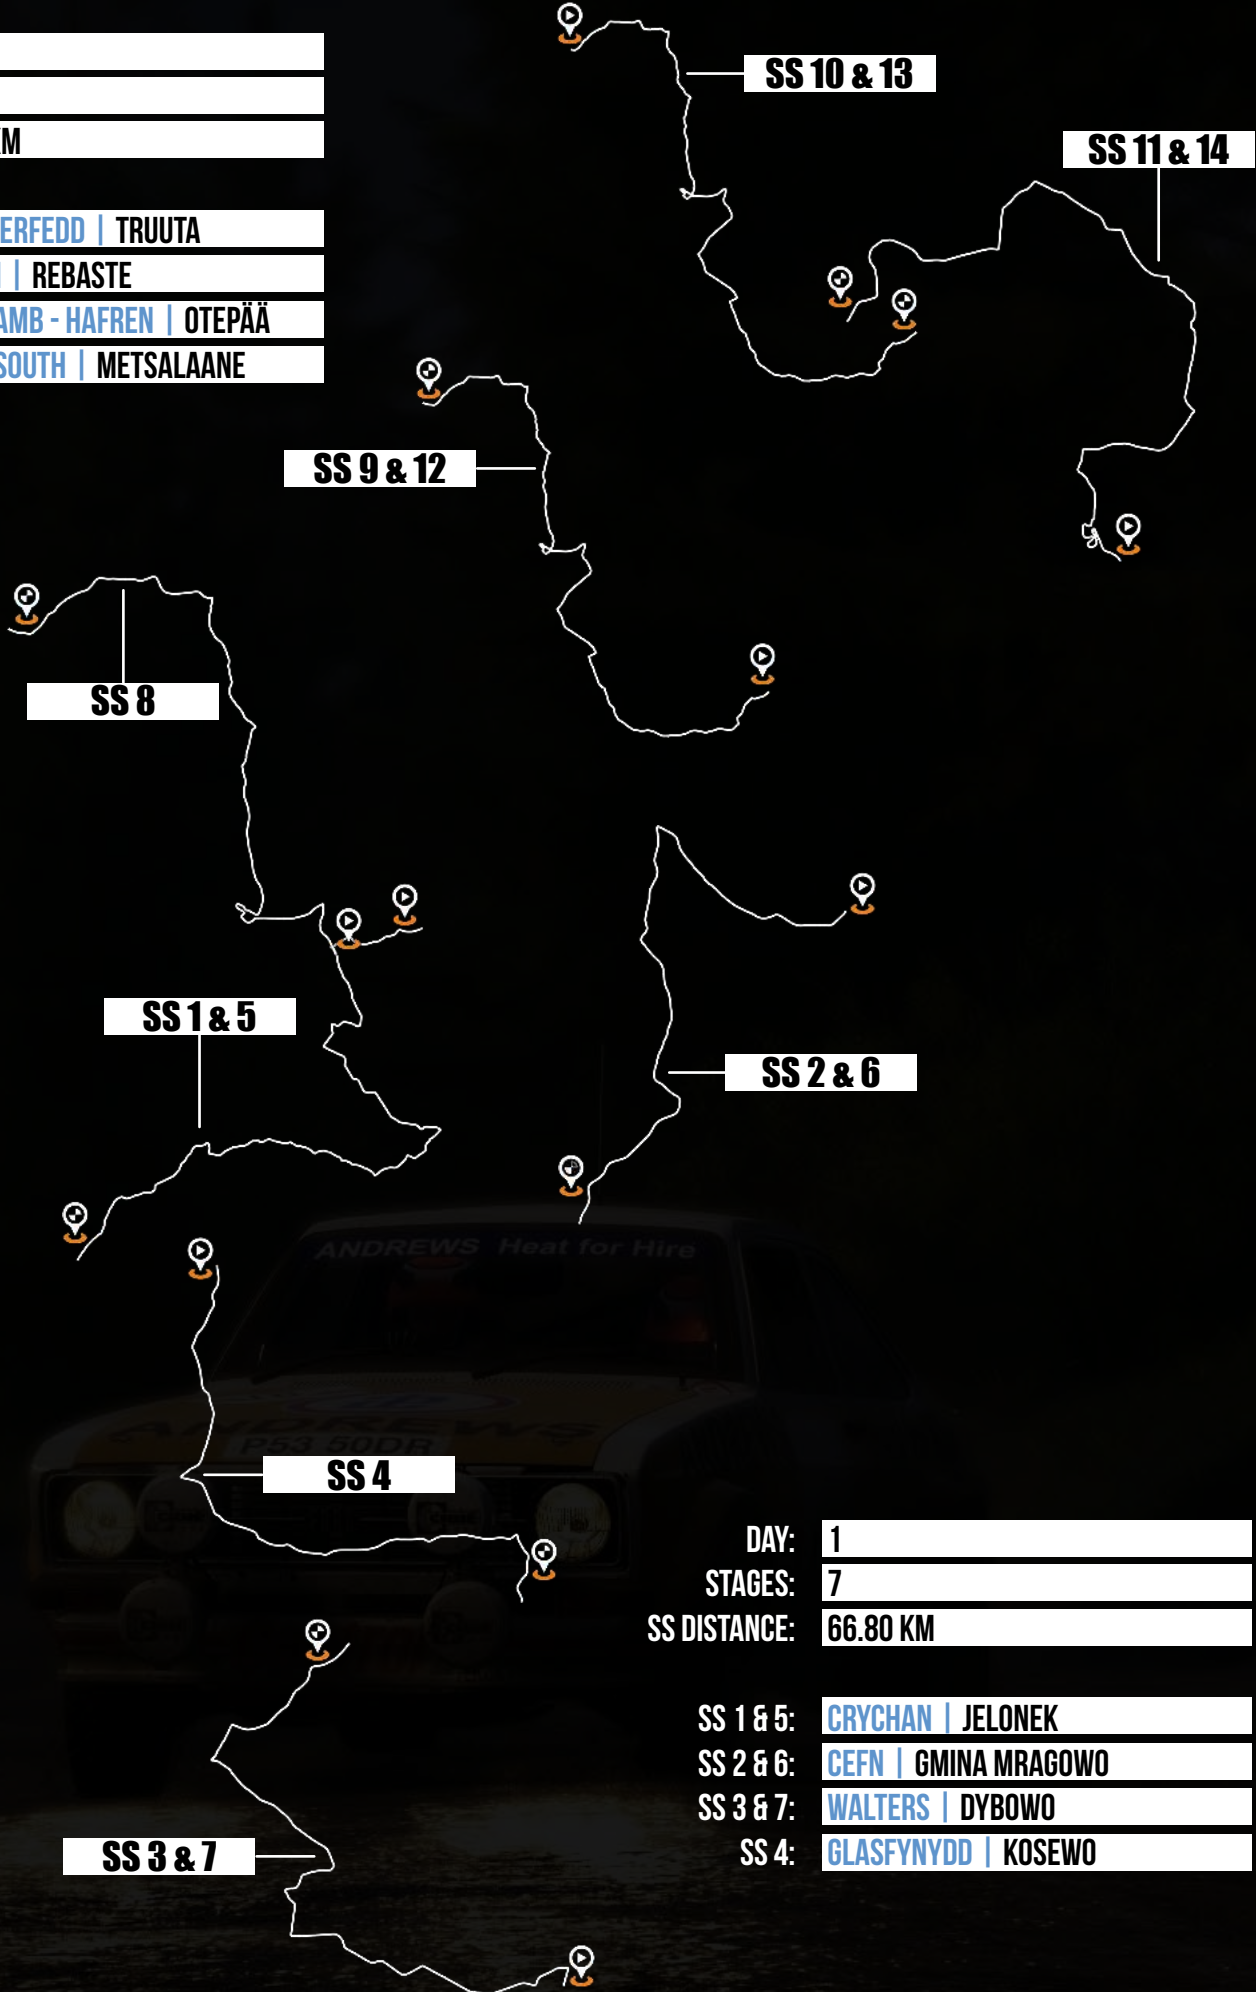

RAC
ROGER ALBERT CLARK
RALLY
05/12 - 09/12/2024

DAY: **2**
STAGES: **7**
SS DISTANCE: **100.00 KM**

SS 8: **ESGAIR BERFEDD | TRUUTA**
SS 9 & 12: **MYHERIN | REBASTE**
SS 10 & 13: **SWEET LAMB - HAFREN | OTEPÄÄ**
SS 11 & 14: **HAFREN SOUTH | METSALAANE**

DAY: **1**
STAGES: **7**
SS DISTANCE: **66.80 KM**

SS 1 & 5: **CRYCHAN | JELONEK**
SS 2 & 6: **CEFN | GMINA MRAGOWO**
SS 3 & 7: **WALTERS | DYBOWO**
SS 4: **GLASFYNYDD | KOSEWO**

RAC
ROGER ALBERT CLARK
RALLY
05/12 - 09/12/2024

DAY: **5**
STAGES: **5**
SS DISTANCE: **79.51 KM**

- SS 30: **SHEPHERDSFIELD | EL POÑEN**
- SS 31: **PUNDERSHAW | RÍO LÍA**
- SS 32: **ROUGH SIDE | RÍO CLARO**
- SS 33: **HOPEHOUSE | CHIVILINGO**
- SS 34: **THE BIG ONE | BIO BÍO**

DAY: **4**
STAGES: **7**
SS DISTANCE: **73.40 KM**

- SS 23: **KERSHOPE | VECPILS**
- SS 24: **MOUNT COMMON | KAGENE**
- SS 25: **HARWOOD | PODNIEKI**
- SS 26: **WYKEHAM | KALVENE**
- SS 27: **LANGDALE | MAZILMAJA**
- SS 28: **PICKERING | BAZNICA**
- SS 29: **CROPTON | PODNIEKI**